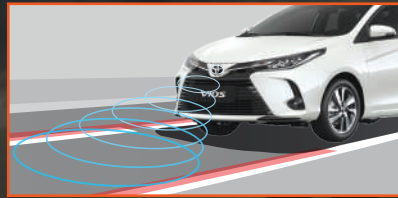

TOYOTA
ALL ABOUT THE DRIVE

Pre-collision System (PCS)*
 Avoids or mitigates frontal collisions by alerting the driver and automatically applying the brakes to reduce vehicle speed when there is a risk of collision.

**Driver remains solely responsible at all times for safe driving.*

Lane Departure Alert (LDA)*
 Alerts when you are out of the lane unintentionally. Less swaying, smoother driving.

The New Vios pairs eye-catching aesthetics with convenience and safety in every exhilarating drive.